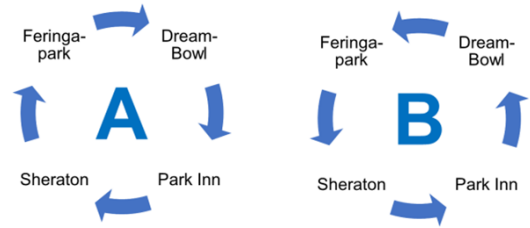

Bus Shuttle Service

Fri 18th August - Line A				
Dream-Bowl	Park Inn	Arabella Sheraton	Feringa park	Dream-Bowl
		8:00	8:15	8:30
		8:45	9:00	9:15
		9:30	9:45	10:00
		10:15	10:30	10:45
11:30	11:45	12:00	12:15	12:30
12:30	12:45	13:00	13:15	13:30
13:30	13:45	14:00	14:15	14:30
15:15	15:30	15:45	16:00	16:15
16:15	16:30	16:45	17:00	17:15
18:00	18:15	18:30		
18:45	19:00	19:15		
19:30	19:45	20:00		
20:15	20:30	20:45		

Sat 19th August - Line A				
Dream-Bowl	Park Inn	Arabella Sheraton	Feringa park	Dream-Bowl
		6:30	6:45	7:00
		7:15	7:30	7:45
		8:00	8:15	8:30
		8:45	9:00	9:15
10:00	10:15	10:30	10:45	11:00
11:00	11:15	11:30	11:45	12:00
12:00	12:15	12:30	12:45	13:00
13:00	13:15	13:30	13:45	14:00
14:45	15:00	15:15	15:30	15:45
15:45	16:00	16:15	16:30	16:45
16:45	17:00	17:15		
18:00	18:15	18:30		
18:45	19:00	19:15		
19:30	19:45	20:00		

Sun 20th August - Line A				
Dream-Bowl	Park Inn	Arabella Sheraton	Feringa park	Dream-Bowl
		7:00	7:15	7:30
		7:45	8:00	8:15
		9:30	9:45	10:00
		10:15	10:30	10:45
11:30	11:45	12:00	12:15	12:30
12:30	12:45	13:00	13:15	13:30
13:30	13:45	14:00	14:15	14:30
14:30	14:45	15:00	15:15	15:30
16:15	16:30	16:45	17:00	17:15
17:15	17:30	17:45		
18:00	18:15	18:30		
18:45	19:00	19:15	19:30	19:45
		20:00		20:15
22:30	22:45	23:00		
23:15	23:30	23:45		
0:00	0:15	0:30		
0:45	1:00	1:15		

Fri 18th August - Line B				
Dream-Bowl	Feringa park	Arabella Sheraton	Park Inn	Dream-Bowl
		8:00	8:15	8:30
		8:45	9:00	9:15
		9:30	9:45	10:00
		10:15	10:30	10:45
11:30	11:45	12:00	12:15	12:30
12:30	12:45	13:00	13:15	13:30
13:30	13:45	14:00	14:15	14:30
15:15	15:30	15:45	16:00	16:15
16:15	16:30	16:45	17:00	17:15
18:00	18:15	18:30		
18:45	19:00	19:15		
19:30	19:45	20:00		
20:15	20:30	20:45		

Sat 19th August - Line B				
Dream-Bowl	Feringa park	Arabella Sheraton	Park Inn	Dream-Bowl
		6:30	6:45	7:00
		7:15	7:30	7:45
		8:00	8:15	8:30
		8:45	9:00	9:15
10:00	10:15	10:30	10:45	11:00
11:00	11:15	11:30	11:45	12:00
12:00	12:15	12:30	12:45	13:00
13:00	13:15	13:30	13:45	14:00
14:45	15:00	15:15	15:30	15:45
15:45	16:00	16:15	16:30	16:45
16:45	17:00	17:15		
18:00	18:15	18:30		
18:45	19:00	19:15		
19:30	19:45	20:00		

Sun 20th August - Line B				
Dream-Bowl	Feringa park	Arabella Sheraton	Park Inn	Dream-Bowl
		7:00	7:15	7:30
		7:45	8:00	8:15
		9:30	9:45	10:00
		10:15	10:30	10:45
11:30	11:45	12:00	12:15	12:30
12:30	12:45	13:00	13:15	13:30
13:30	13:45	14:00	14:15	14:30
14:30	14:45	15:00	15:15	15:30
16:15	16:30	16:45	17:00	17:15
17:15	17:30	17:45		
18:00	18:15	18:30		
18:45	19:00	19:15	19:30	19:45
		20:00		20:15
22:30	22:45	23:00		
23:15	23:30	23:45		
0:00	0:15	0:30		
0:45	1:00	1:15