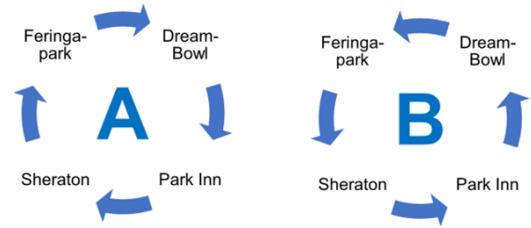

# Bus Shuttle Service

Tue 15th August - Line A				
Dream-Bowl	Park Inn	Arabella Sheraton	Feringa park	Dream-Bowl
		7:00	7:15	7:30
		7:45	8:00	8:15
		8:30	8:45	9:00
		9:15	9:30	9:45
10:30	10:45	11:00	11:15	11:30
11:30	11:45	12:00	12:15	12:30
12:30	12:45	13:00	13:15	13:30
13:30	13:45	14:00	14:15	14:30
15:15	15:30	15:45	16:00	16:15
16:15	16:30	16:45	17:00	17:15
17:15	17:30	17:45	18:00	18:15
18:15	18:30	18:45	19:00	19:15
20:00	20:15	20:30		
20:45	21:00	21:15		
21:30	21:45	22:00		
22:15	22:30	22:45		

Wed 16th August - Line A				
Dream-Bowl	Park Inn	Arabella Sheraton	Feringa park	Dream-Bowl
		7:00	7:15	7:30
		7:45	8:00	8:15
		8:30	8:45	9:00
		9:15	9:30	9:45
10:30	10:45	11:00	11:15	11:30
11:30	11:45	12:00	12:15	12:30
12:30	12:45	13:00	13:15	13:30
13:30	13:45	14:00	14:15	14:30
15:15	15:30	15:45	16:00	16:15
16:15	16:30	16:45		
17:00	17:15	17:30		
17:45	18:00	18:15		
18:30	18:45	19:00		
19:15	19:30	19:45		

Thu 17th August - Line A				
Dream-Bowl	Park Inn	Arabella Sheraton	Feringa park	Dream-Bowl
		7:00	7:15	7:30
		7:45	8:00	8:15
		8:30	8:45	9:00
		9:15	9:30	9:45
10:30	10:45	11:00	11:15	11:30
11:30	11:45	12:00	12:15	12:30
12:30	12:45	13:00	13:15	13:30
13:30	13:45	14:00	14:15	14:30
15:15	15:30	15:45	16:00	16:15
16:15	16:30	16:45	17:00	17:15
17:15	17:30	17:45	18:00	18:15
18:15	18:30	18:45	19:00	19:15
20:00	20:15	20:30		
20:45	21:00	21:15		
21:30	21:45	22:00		
22:15	22:30	22:45		

Tue 15th August - Line B				
Dream-Bowl	Feringa park	Arabella Sheraton	Park Inn	Dream-Bowl
		7:00	7:15	7:30
		7:45	8:00	8:15
		8:30	8:45	9:00
		9:15	9:30	9:45
10:30	10:45	11:00	11:15	11:30
11:30	11:45	12:00	12:15	12:30
12:30	12:45	13:00	13:15	13:30
13:30	13:45	14:00	14:15	14:30
15:15	15:30	15:45	16:00	16:15
16:15	16:30	16:45	17:00	17:15
17:15	17:30	17:45	18:00	18:15
18:15	18:30	18:45	19:00	19:15
20:00	20:15	20:30		
20:45	21:00	21:15		
21:30	21:45	22:00		
22:15	22:30	22:45		